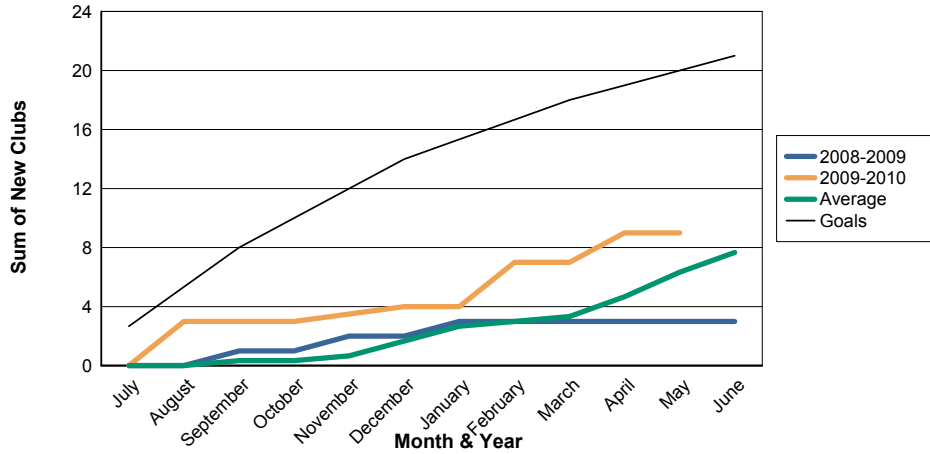

3 Year Comparisons for GMT Constitutional Area 6

By GMT District

As of May 2010

Sum of New Clubs/ Month & Year

For District 324A2

Sum of Dropped Clubs/ Month & Year

For District 324A2

Sum of Net Clubs/ Month & Year