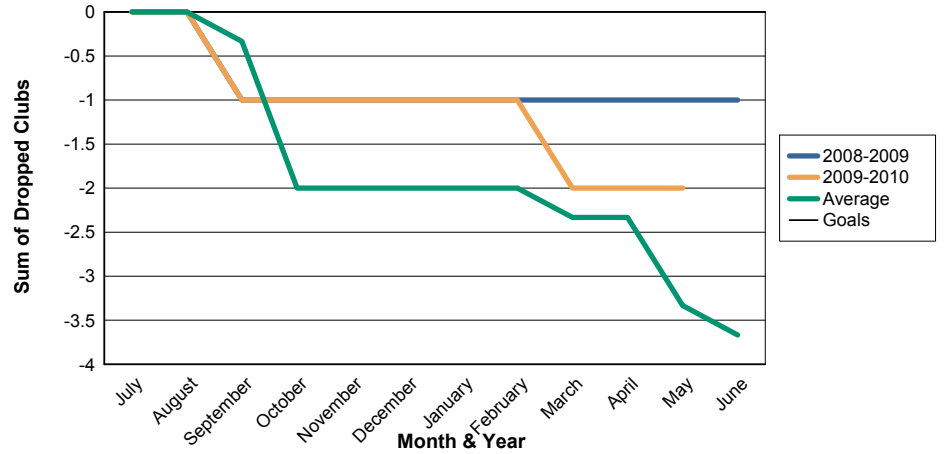

3 Year Comparisons for GMT Constitutional Area 6

By GMT District

As of May 2010

Sum of New Clubs/ Month & Year

For District 324A2

Sum of Dropped Clubs/ Month & Year

For District 324A2

Sum of Net Clubs/ Month & Year