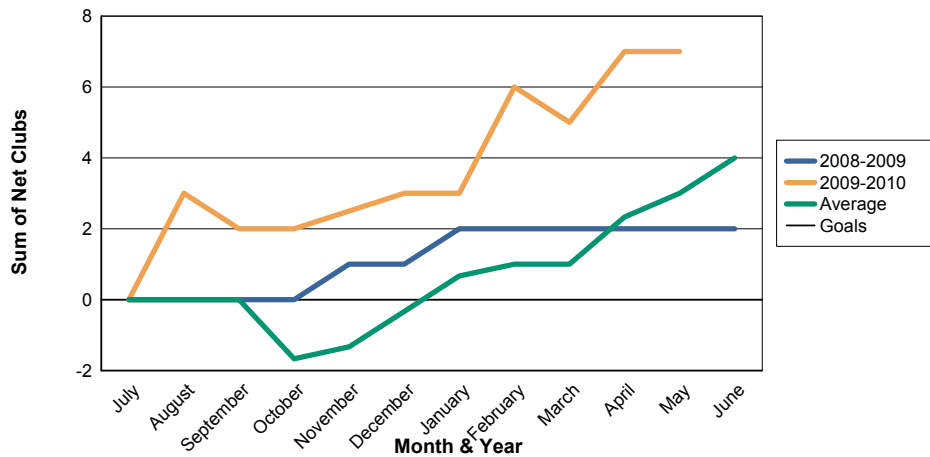

Sum of Net Clubs/ Month & Year

For District 324A2