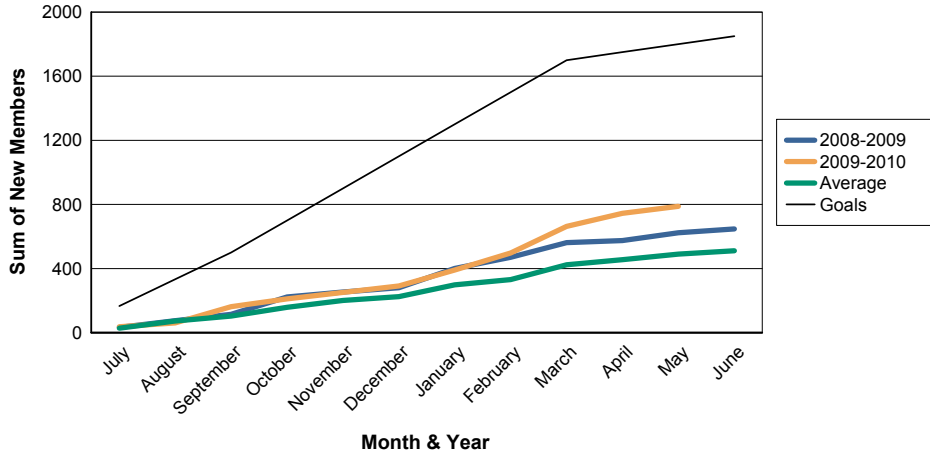

For District 324A2

Sum of Charter Members/ Month & Year

For District 324A2

3 Year Comparisons for GMT Constitutional Area 6

By GMT District

As of May 2010

Sum of New Members/ Month & Year

For District 324A2