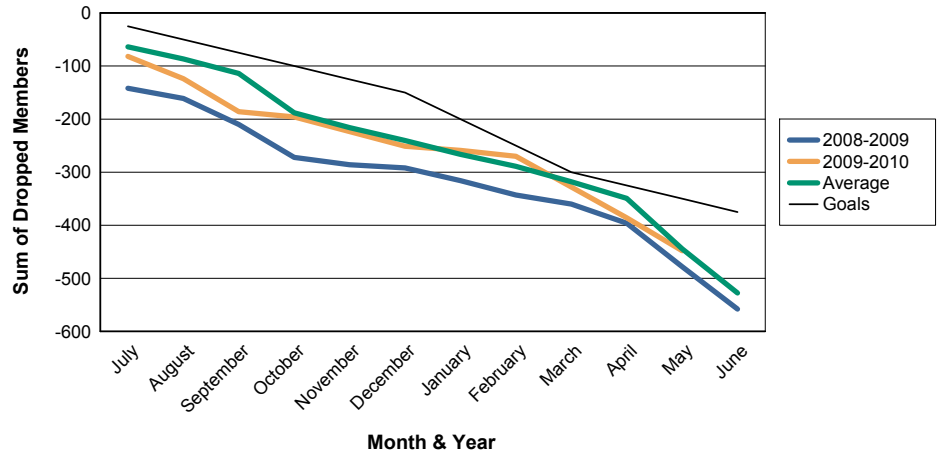

Sum of Dropped Members/ Month & Year

For District 324A2