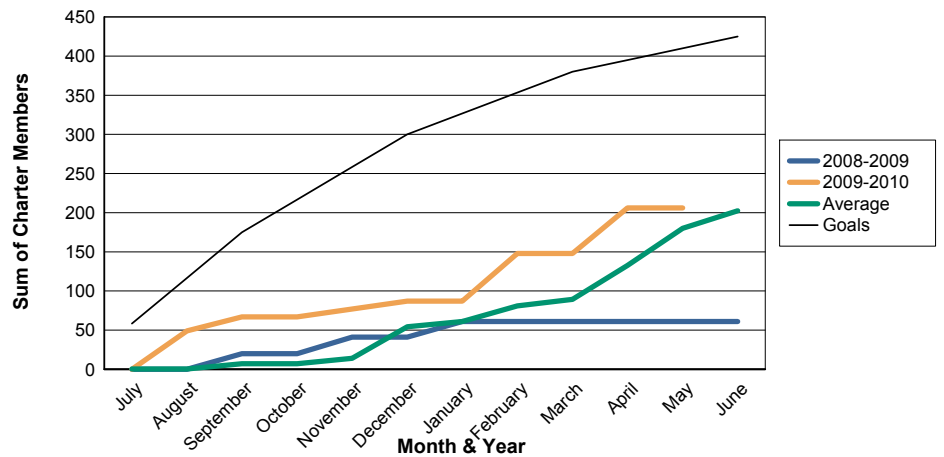

Sum of Charter Members/ Month & Year

For District 324A2